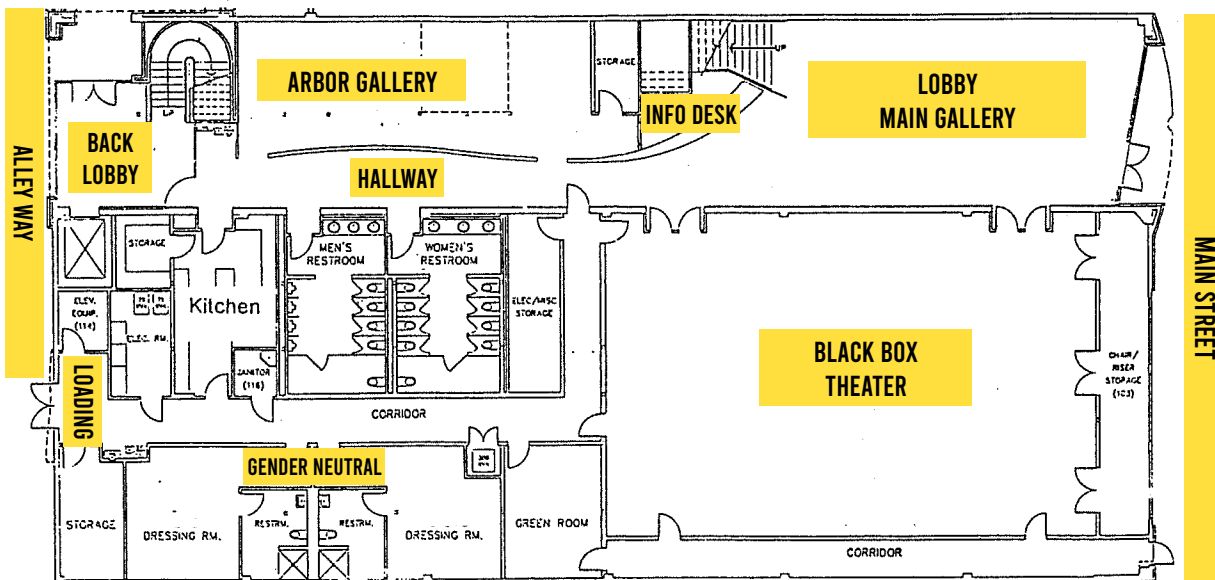

MERCED MULTICULTURAL ARTS CENTER

THE CITY'S OLD TOWN CENTER PARCADE PROVIDES OVER 175 PARKING SPACES JUST BEHIND THE ARTS CENTER.

CONVENIENT ELEVATOR ACCESS IN THE PARCADE IS LINKED TO THE BACK ENTRANCE LOBBY OF THE MULTICULTURAL ARTS CENTER