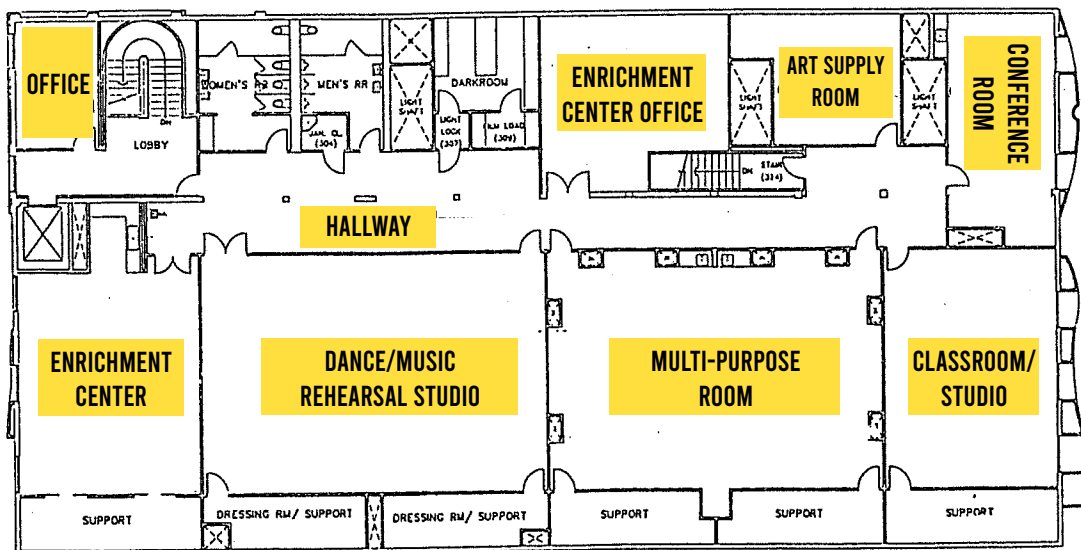

MERCED MULTICULTURAL ARTS CENTER

THE CITY'S OLD TOWN CENTER PARCADE PROVIDES OVER 175 PARKING SPACES JUST BEHIND THE ARTS CENTER.

CONVENIENT ELEVATOR ACCESS IN THE PARCADE IS LINKED TO THE BACK ENTRANCE LOBBY OF THE MULTICULTURAL ARTS CENTER

BY THE NEWLY DEVELOPED ARTS ALLEY PROJECT, WITH ABUNDANT LIGHTING AND PUBLIC ART DISPLAY.