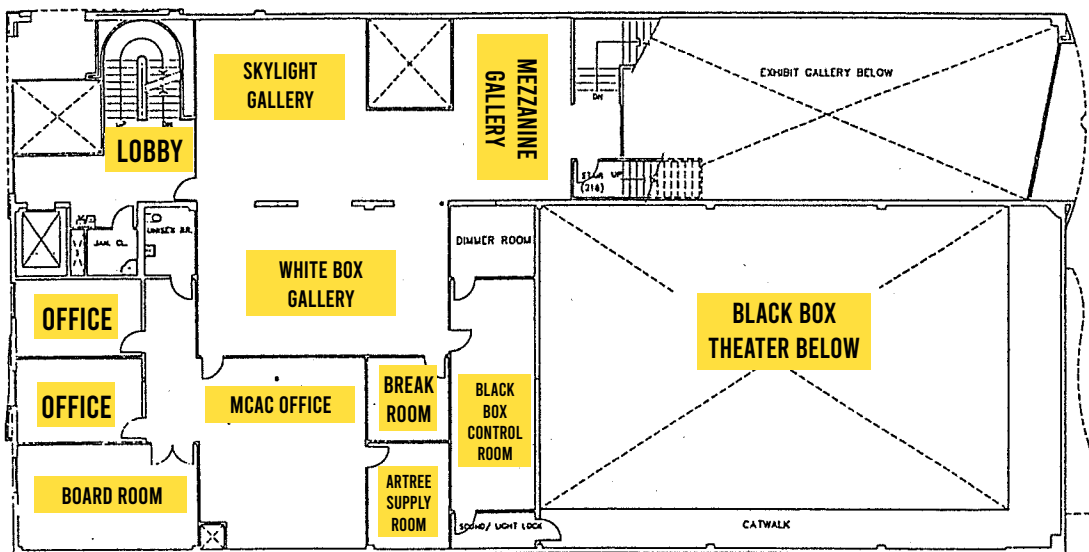

MERCED MULTICULTURAL ARTS CENTER

THE CITY'S OLD TOWN CENTER PARCADE PROVIDES OVER 175 PARKING SPACES JUST BEHIND THE ARTS CENTER.

CONVENIENT ELEVATOR ACCESS IN THE PARCADE IS LINKED TO THE BACK ENTRANCE LOBBY OF THE MULTICULTURAL ARTS CENTER